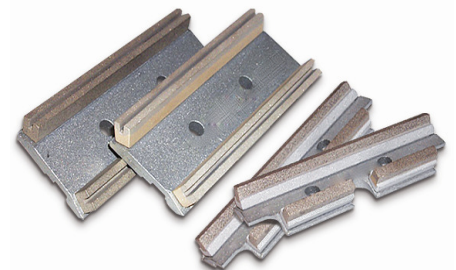

# Superabrasives Portable Hone Stones

**Consider Bates Technologies Your Reliable Resource for Replacement Superabrasive Honing Stones...**

CBN Hone Stone Set		
BH70-C181-3	100 grit	Rougher
BH70-C76-2	220 grit	Semi
BH70-C46-1	400 grit	Finisher
BH50-C181-3	100 grit	Rougher
BH50-C76-2	220 grit	Semi
BH50-C46-1	400 grit	Finisher

Diamond Hone Stone Set		
BH70-D181-3	100 grit	Rougher
BH70-D76-2	220 grit	Semi
BH70-D46-1	400 grit	Finisher
BH50-D181-3	100 grit	Rougher
BH50-D76-2	220 grit	Semi
BH50-D46-1	400 grit	Finisher

## BH70 & BH50 stone sets